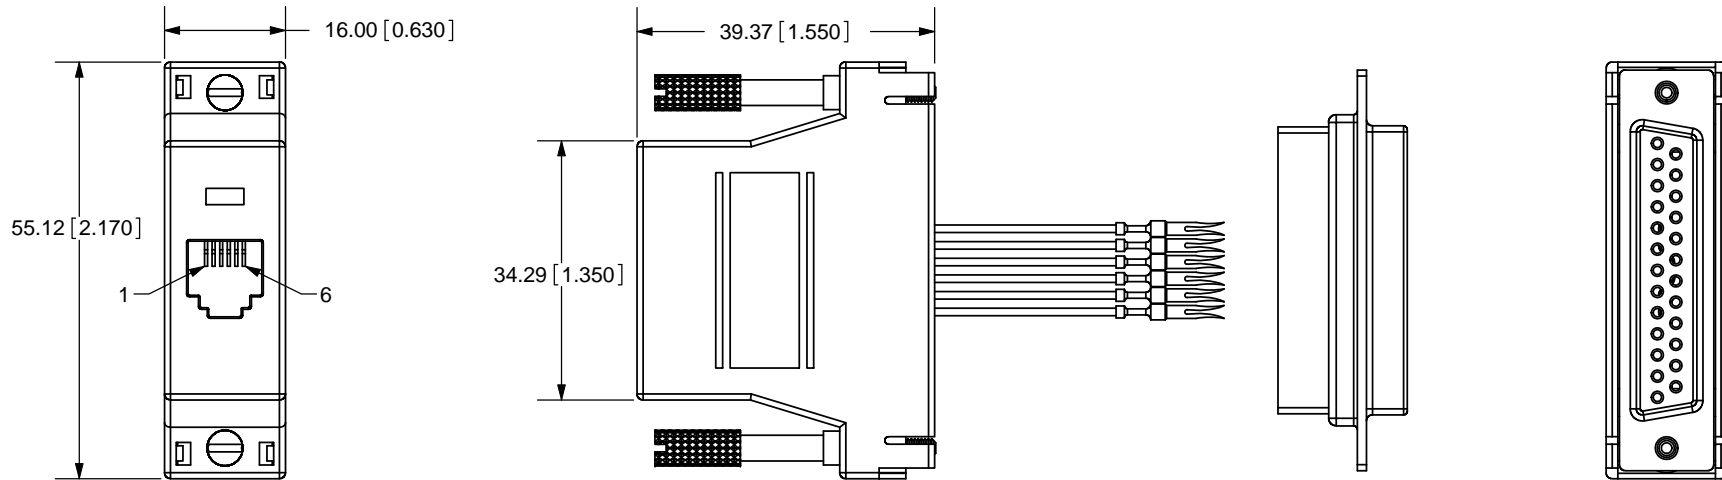

REV.	DESCRIPTION	DATE
A	NEW DRAWING	2/13/2008

SCALE: 1:2

WIRING CHART	
RJ12	WIRE COLOR
1	white
2	black
3	red
4	green
5	yellow
6	blue

PC FILE NAME:
AMK-0222

COPYRIGHT 2008 BY CUI INC.

	MATERIAL	PLATING
DB-25 CONNECTOR	Steel	Tin
RJ12 CONTACTS	Phosphor Bronze	Gold over Nickel
CRIMP CONTACT	Brass	Gold over Nickel
THUMBSCREW	N/A	
HOUSING	Thermoplastic	94-0 Rated

TOLERANCE:
±0.3mm UNLESS OTHERWISE
SPECIFIED

20050 SW 112th Ave.
Tualatin, OR 97062
Phone: 503-612-2300
800-275-4899
Fax: 503-612-2383
Website: www.cui.com

TITLE: MODULAR ADAPTER, RJ12 TO DB-25 FEMALE		REV: A
PART NO. AMK-0222	UNITS: MM [INCHES]	
DRAWN BY: ZRJ	APPROVED BY:	SCALE: 1:1